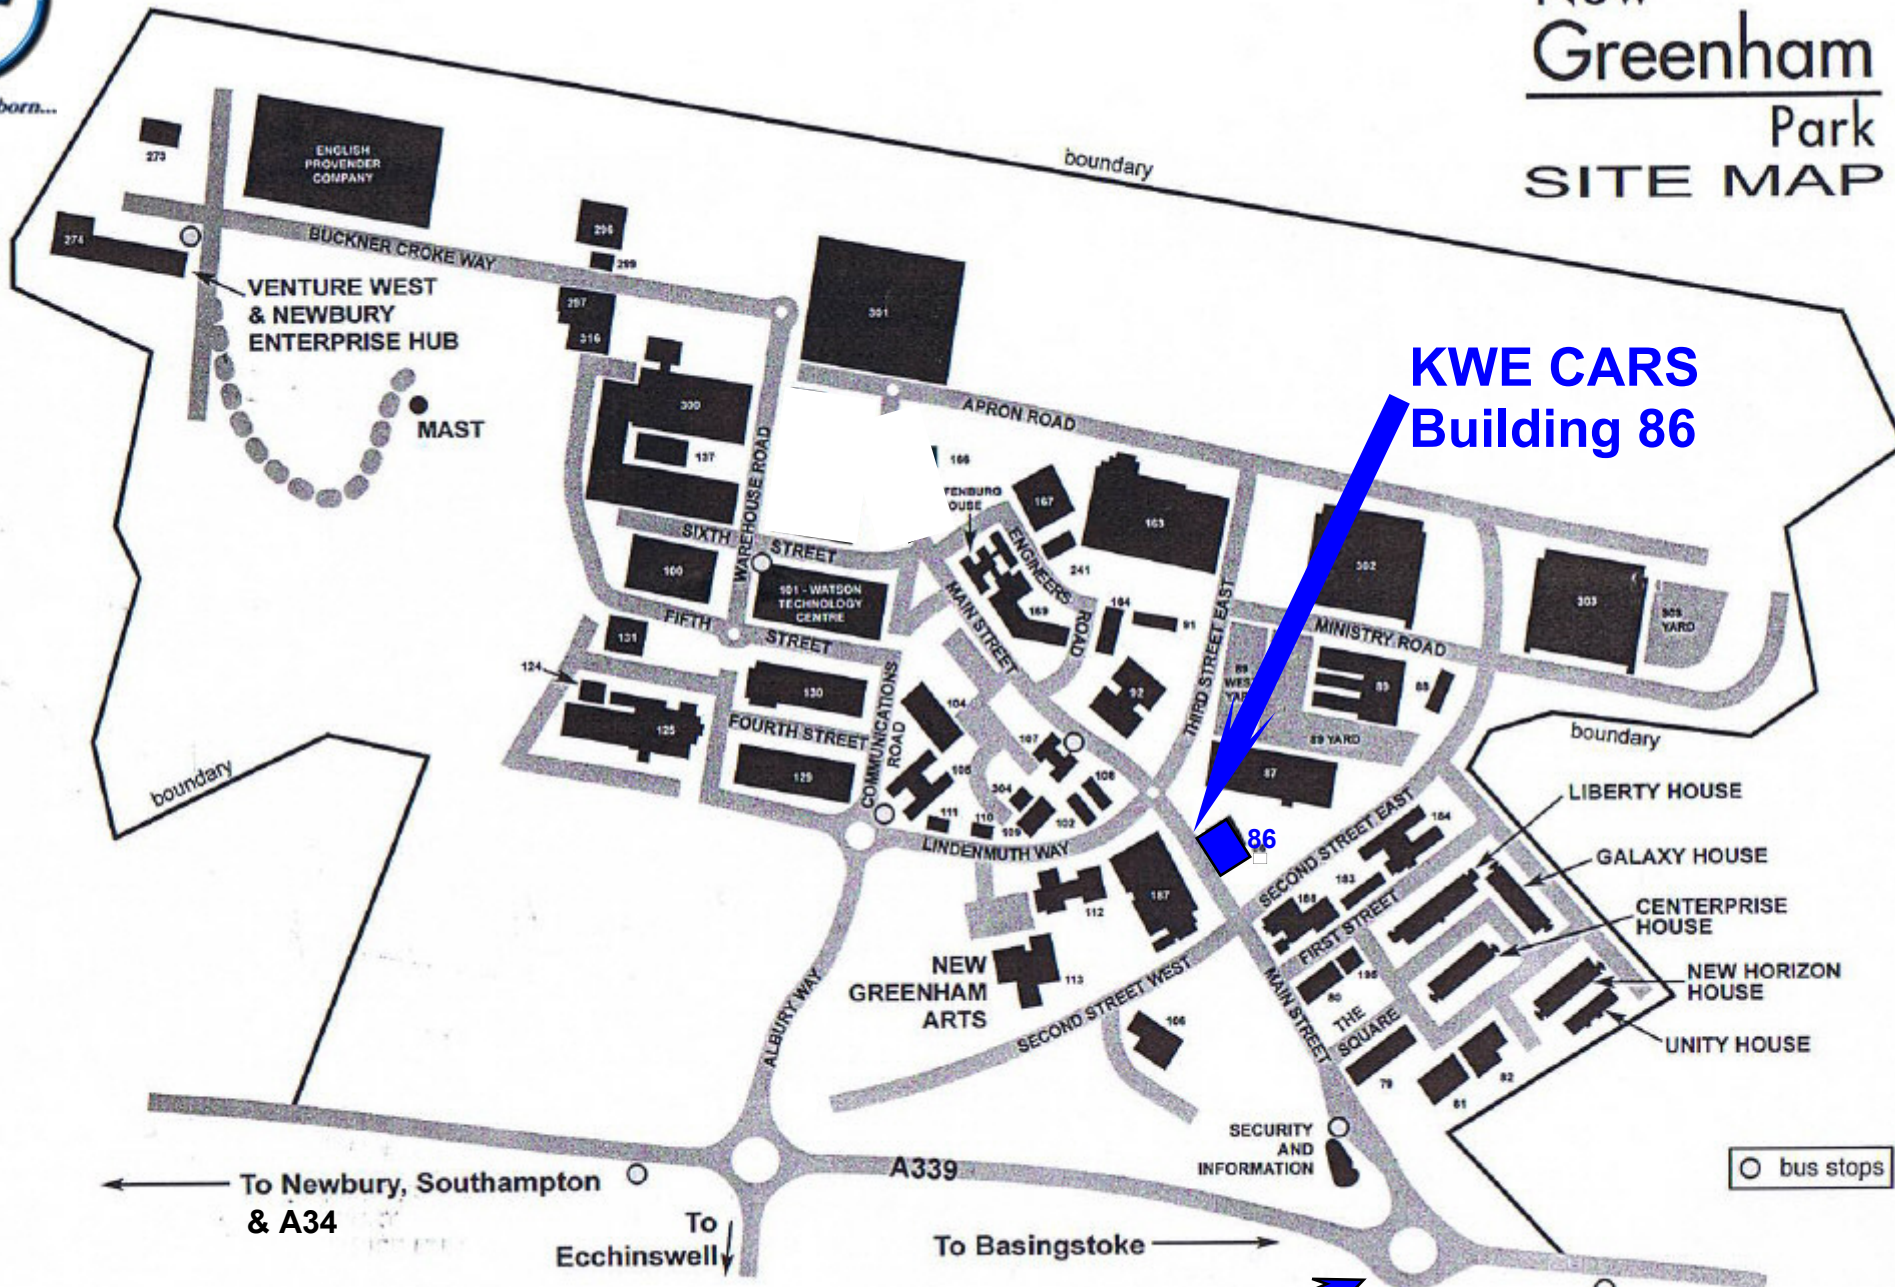

The Jaguar Reborn...

New Greenham Park

SITE MAP

**KWE CARS
Building 86**

86

To Newbury, Southampton & A34

To Echinswell

To Basingstoke

**USE THIS
ENTRANCE**

○ bus stops