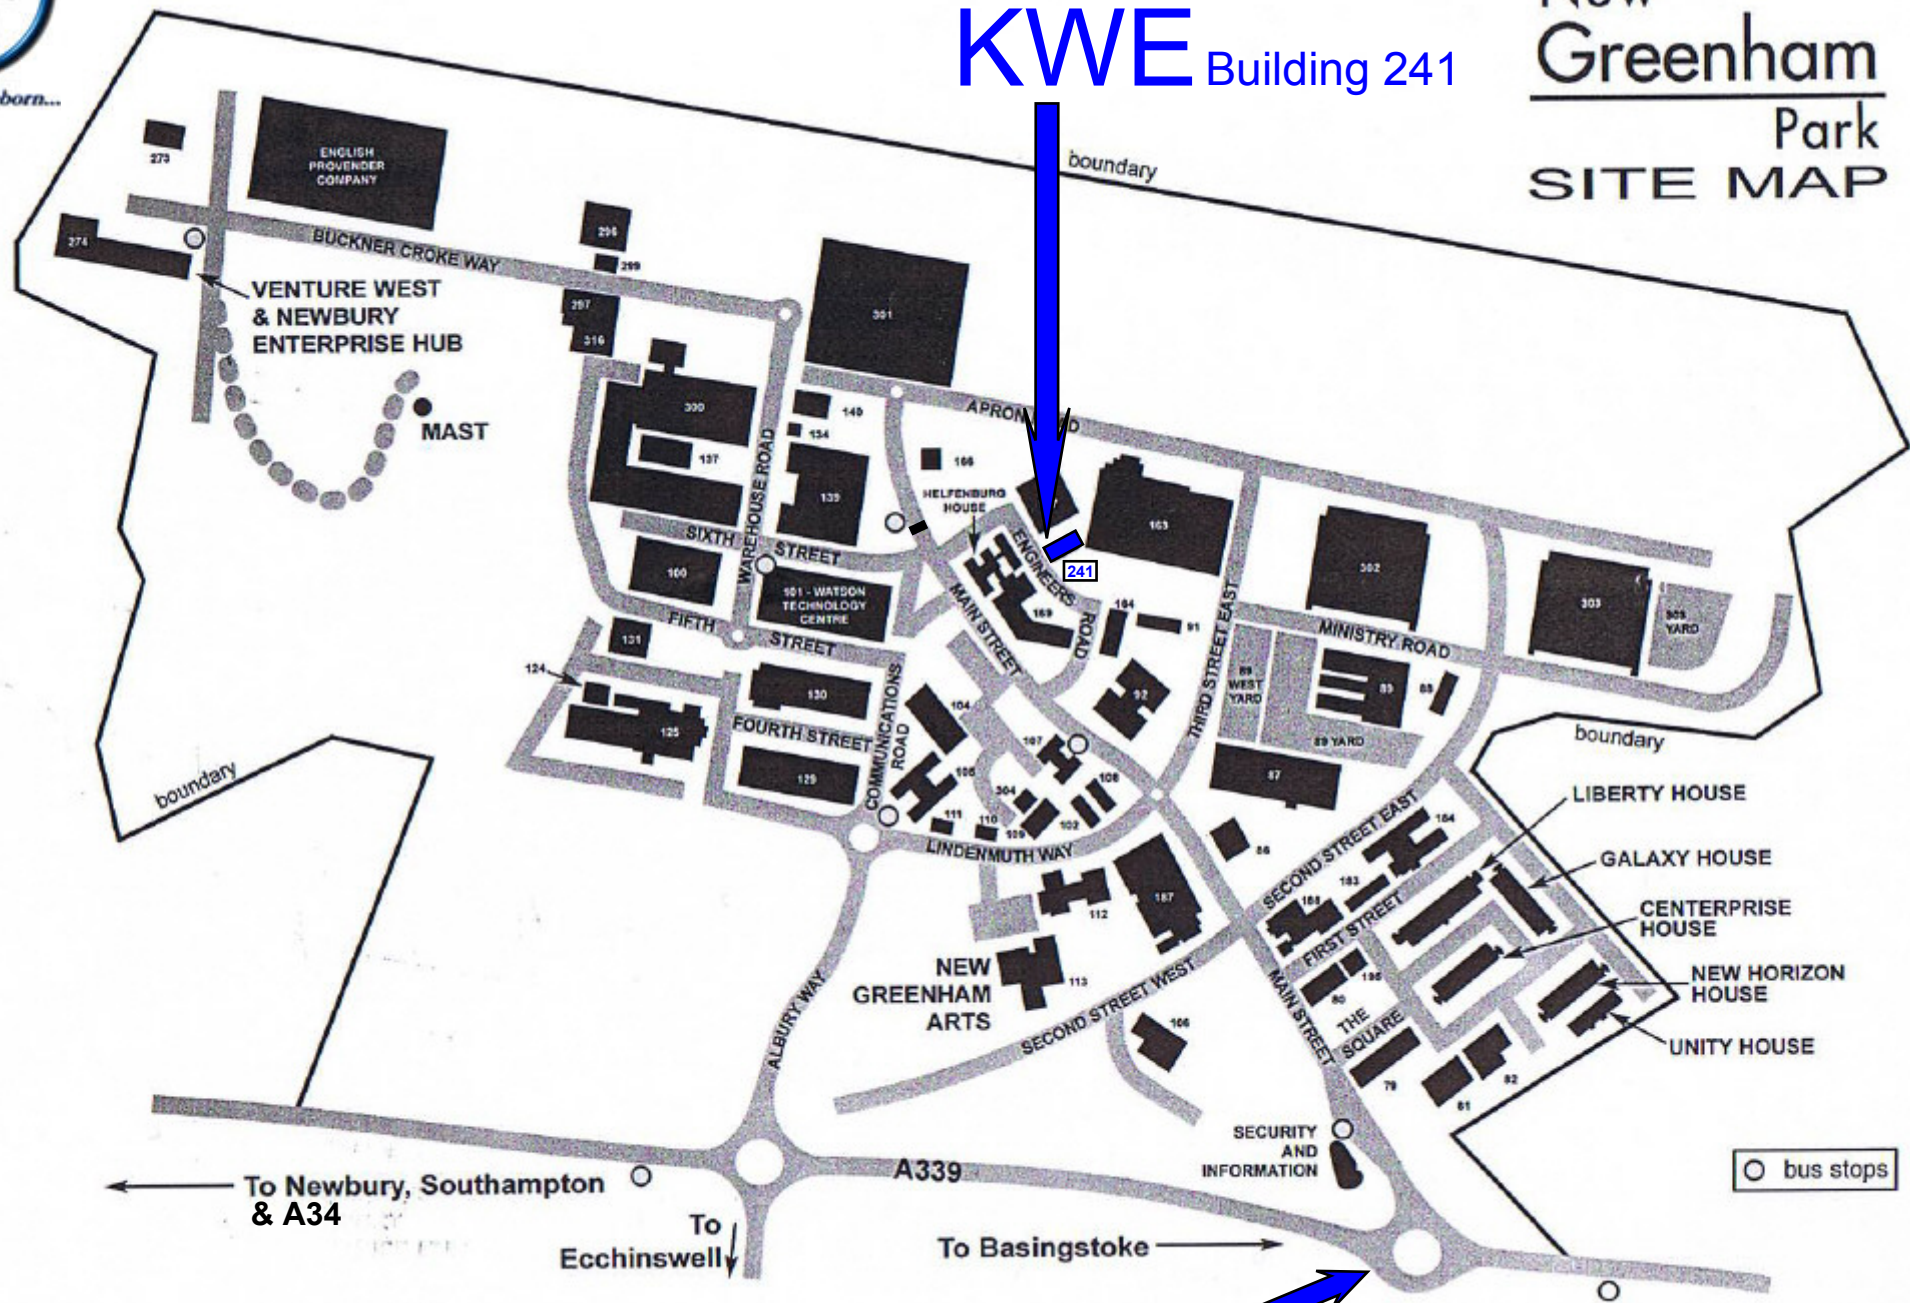

The Jaguar Reborn...

New Greenham Park SITE MAP

KWE Building 241

To Newbury, Southampton & A34
To Echinswell

To Basingstoke

USE THIS ENTRANCE